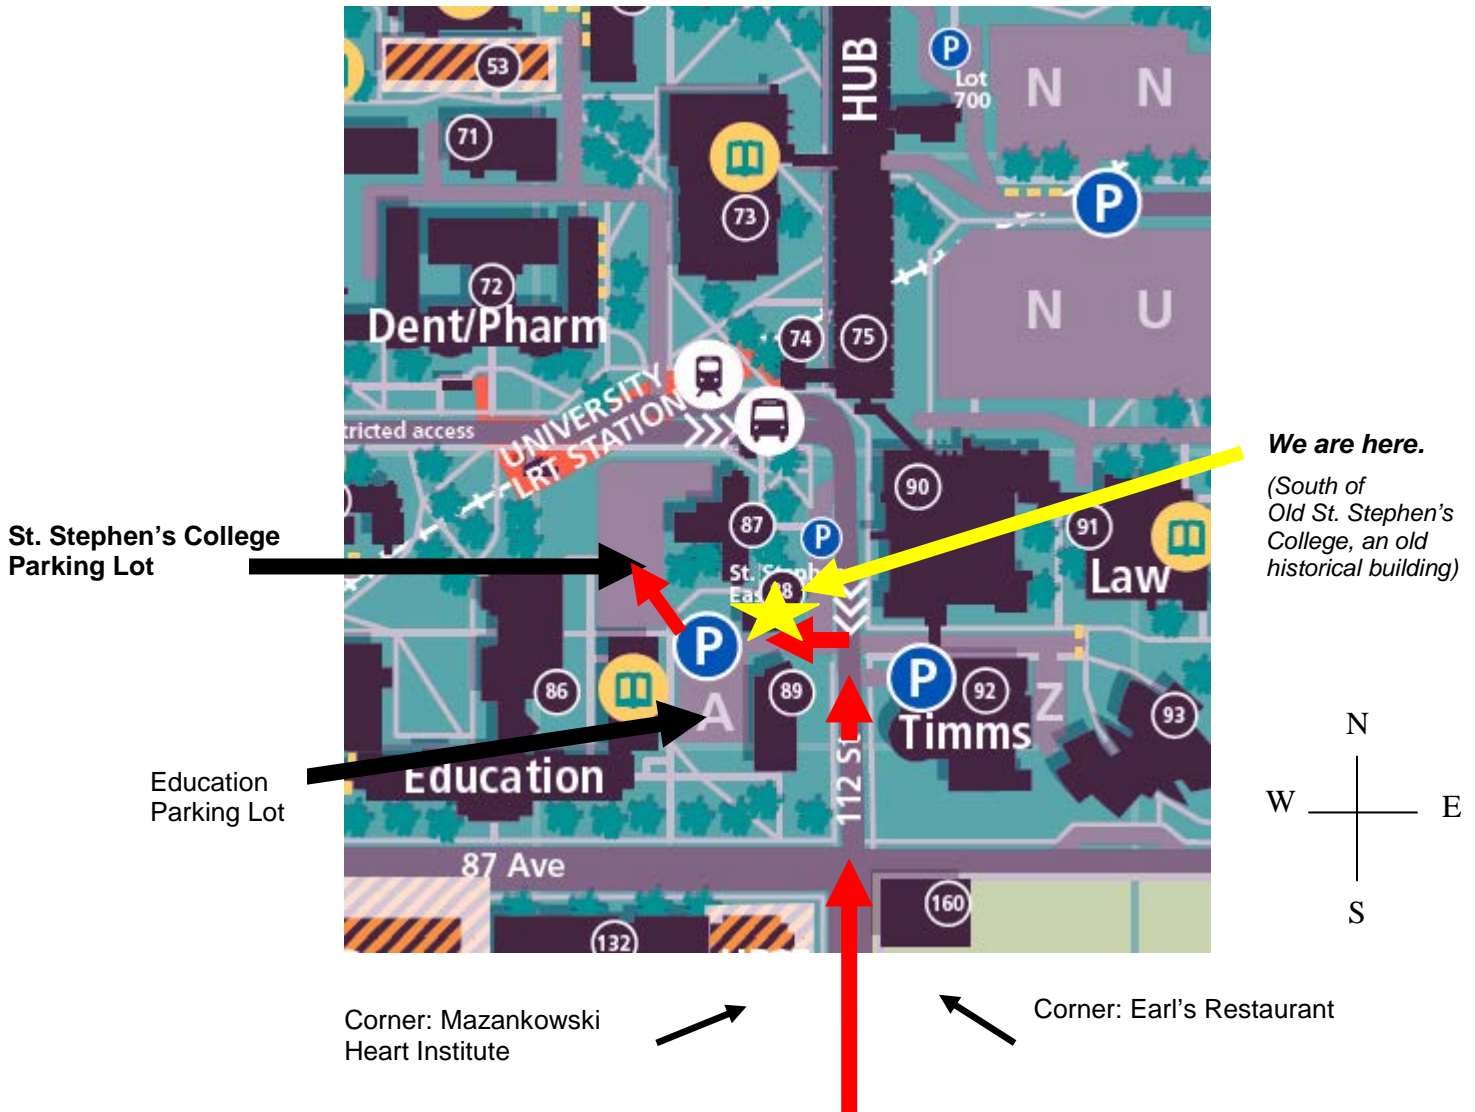

## Directions to St Stephen's College and the College Parking Lot

St. Stephen's College

1. Drive north on 112 Street. It turns into a one way street.
2. You will come to a "no entrance" sign. Turn left before it.
3. St. Stephen's College Parking Lot is towards the right.